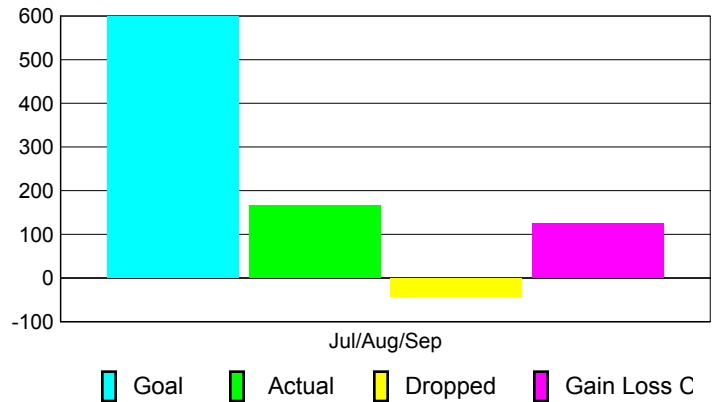

### YTD Status Quo Clubs 2010-2011

Status Quo Clubs Compared to Status Quo Members

## MEMBERSHIP

**Membership Results  
2010-2011**

**Membership  
2009-2010**

Month	Net Memb Goal	Actual New Memb	Actual Dropped Memb	Gain/Loss of Memb	Gain/Loss of Memb
Jul/Aug/Sep	600	166	-42	124	193
<b>Totals</b>	<b>600</b>	<b>166</b>	<b>-42</b>	<b>124</b>	<b>193</b>

### Membership Results 2010-2011

Goal, New, Dropped, Gain/Loss

### Comparison of Membership Gain/Loss

Current Year Compared to the Previous Year