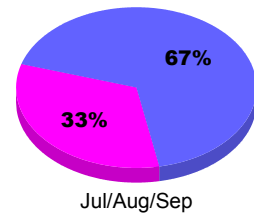

Gender Comparison 2010-2011