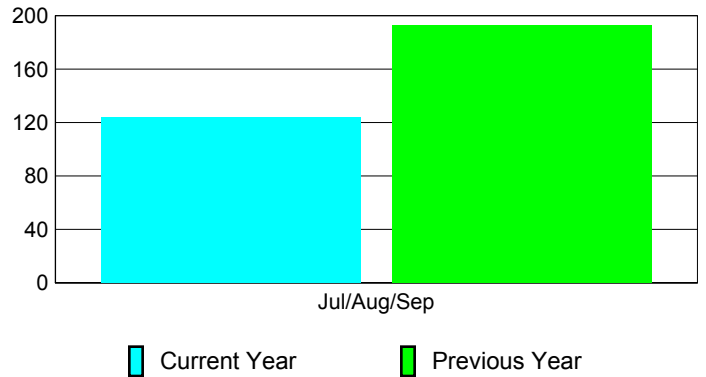

Comparison of Membership Gain/Loss

Current Year Compared to the Previous Year