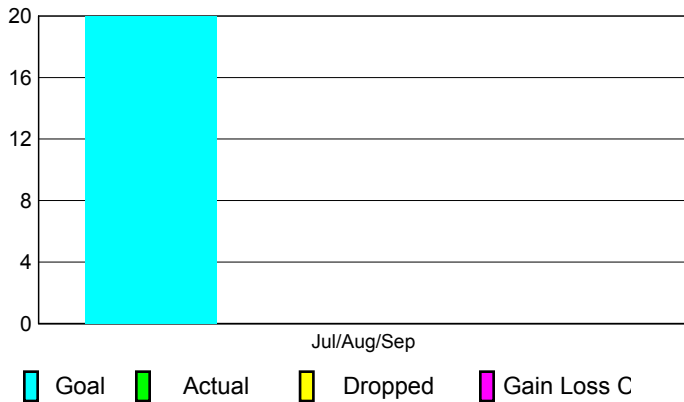

## CLUBS

**Club Results  
2010-2011**

**Clubs  
2009-2010**

Month	New Club Goal	Actual New Clubs	Actual Dropped Clubs	Gain/Loss of Clubs	Gain/Loss of Clubs
Jul/Aug/Sep	20	0	0	0	6
<b>Totals</b>	<b>20</b>	<b>0</b>	<b>0</b>	<b>0</b>	<b>6</b>

### Club Results 2010-2011

Goal, New, Dropped, Gain/Loss

### Comparison of Club Gain/Loss

Current Year Compared to the Previous Year